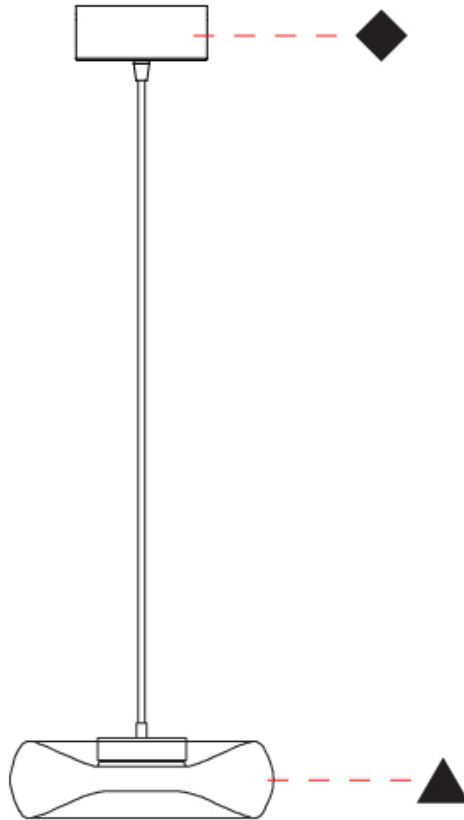

FOLD MONOPOINT SUSPENSION

D141024-

PROJECT
TYPE
SPECIFIER
QUANTITY
DATE

D