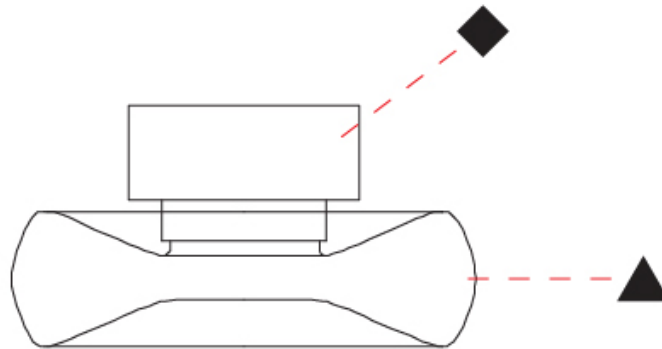

FOLD SURFACE

D142000-

PROJECT

TYPE

SPECIFIER

QUANTITY

DATE

D